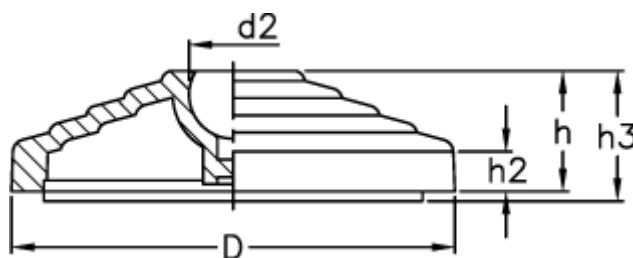

Data Sheet

Article number: 2310301746

Description: E+G With no-slip disc
LV.A-70-14-AS

Measures

D	= 70
d2	= 14
h	= 19
h2	= 7
h3	= 22
Max load (N)	= 14000